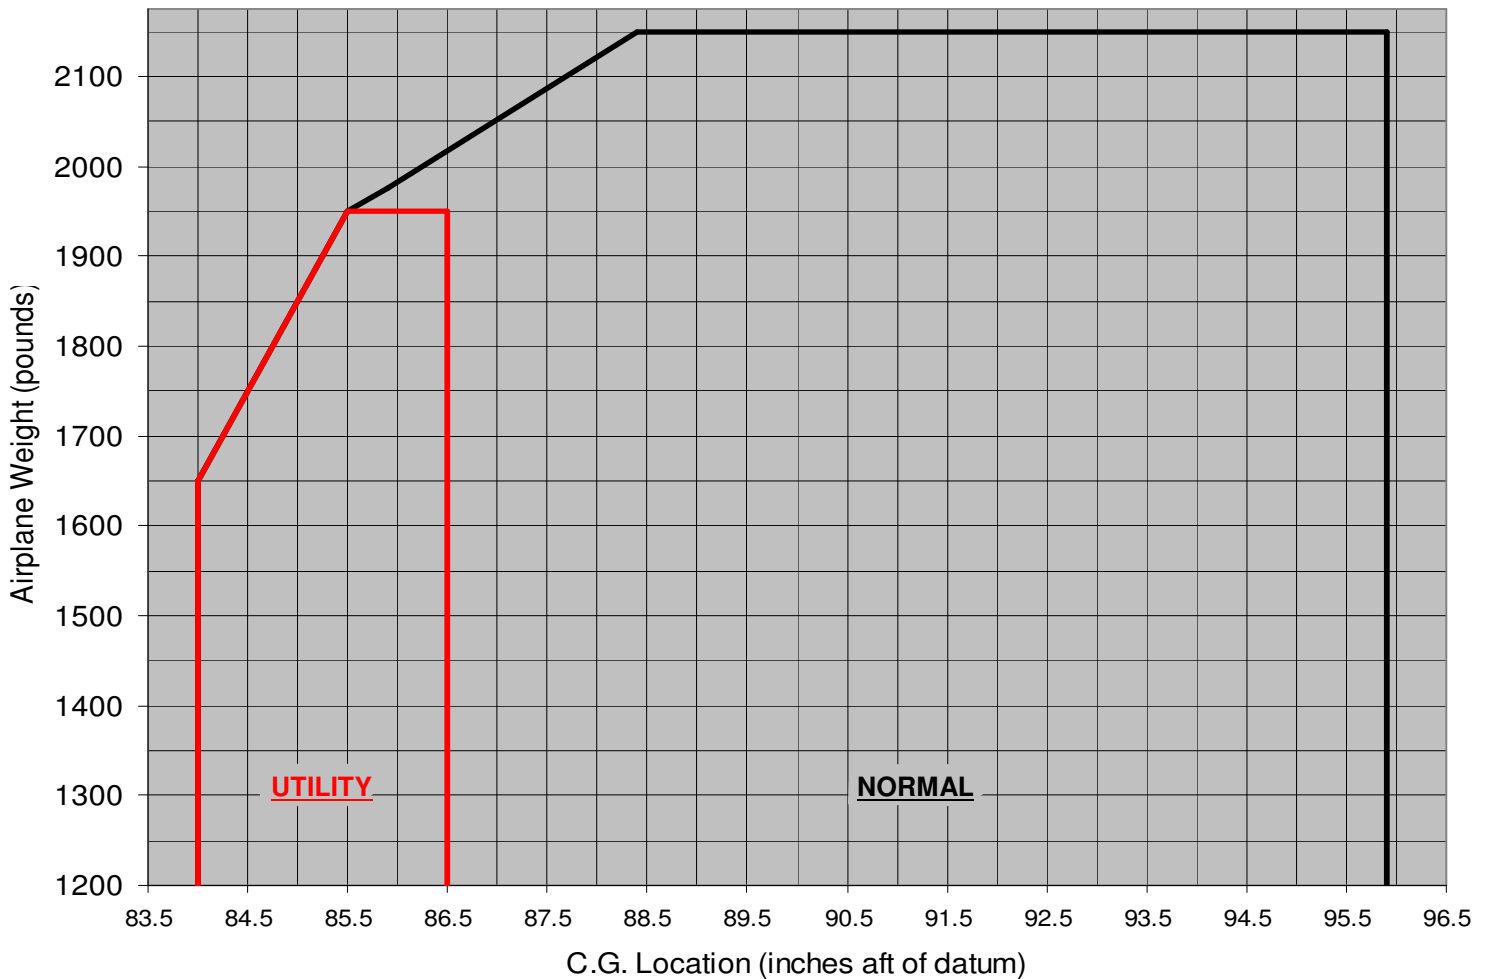

Cherokee 140 Weight & Balance 1682J

W/B dated 3/1/06

Gross Weight
Empty Weight
Useful Load

2150 lbs
1321.1 lbs
838.9 lbs

Useful Load
Full Fuel
Payload

838.9 lbs
288 lbs
550.9

	Weight	Arm	Moment
Basic Empty Weight	1321.1	85.2	112579.1
Oil 8 quarts	15	32.5	487.5
Usable Fuel (36 tabs, 48 full) gal x 6 lb/gal		95	
Pilot & Front Passenger		85.5	
Rear Passengers		117	
Baggage Area (100 lbs max)		140.6	
Total Loaded Airplane			

Center of Gravity Limits

Load Moment